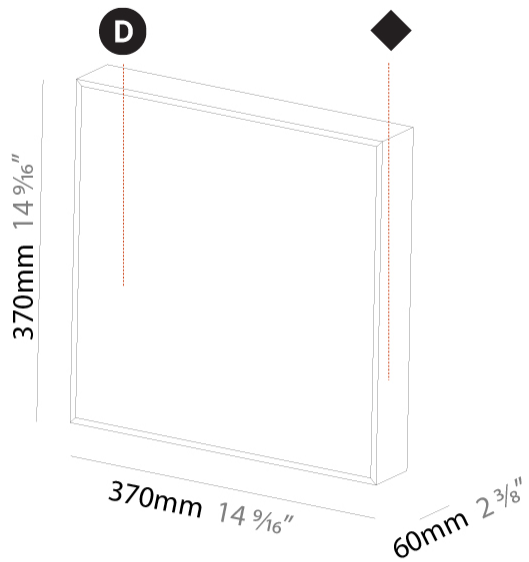

1. To build a product code in our configurator select the specify button on the base model # product page
2. To build a manual product code on this datasheet choose from the options listed below in blue font and add the suffix to the base model #

GENERAL

Series: Pi2
Subseries: Pi2 Standard
Brand: Prolicht
Division: Architectural
Mounting Type: Surface
Mounting Location: Ceiling
Subcategory: Ambient

PHYSICAL

Shape: Square
Length (mm): 370
Length (in): 14 9/16
Width (mm): 60
Width (in): 2 3/8
Height (mm): 370
Depth (mm): 60
Height (in): 14 9/16
Depth (in): 2 3/8
Light Distribution: Direct
Weight (kg): 3.41
Weight (lbs): 7.50
Diffuser: PMMA - Opal or Micro-Prism
Fixture Finish: SSR / BKV / CWI / CRY / HAB / UFT / ITA / RUA / FTG / MYG / LOD / PUS / FRO / FUP / KIA / POP / BLS / SPG / MEY / GOH / GUM / CHC / COM / ABZ / JAG / OBR / MOS / ROR

ELECTRICAL

Lamp Type: LED (Zhaga Standard)
Input Wattage (W): 13.2
Total Output Wattage (W): 12
Dimming: Tri-Mode (Non-Dimming and Phase Dimming (120Vac only) and 0-10V Dimming)
Driver Included: Yes
Driver Location: Integrated
Driver Type: Constant Current - Universal
Driver Class: Class 2
Input Voltage (V): 120 - 277
Constant Current (MA): 350

LED

Color Temperature (°K): 3000 / 3500 / 4000
Max. Delivered Lumen (lm): 1140 / 1156 / 1180
CRI: >80 CRI
Efficiency (%): 65
Lamp Life (hrs): 50000

OPTICAL

RATINGS AND CERTIFICATIONS

Certified By: Certified for North American Standards
IP rating: IP20